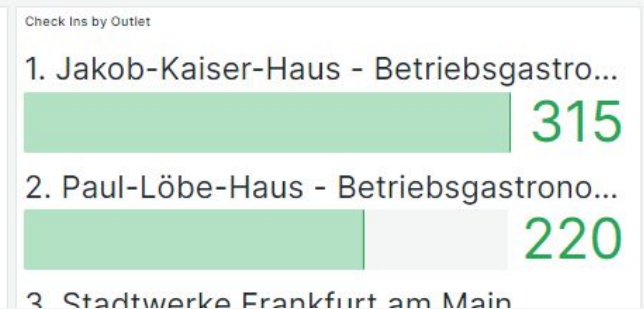

Check Outs / Check Ins

C'est la nouvelle norme!

**WE ARE GENERATION VY -
AND THIS IS HOW WE BOWL**

vital.lu
hello@vital.lu